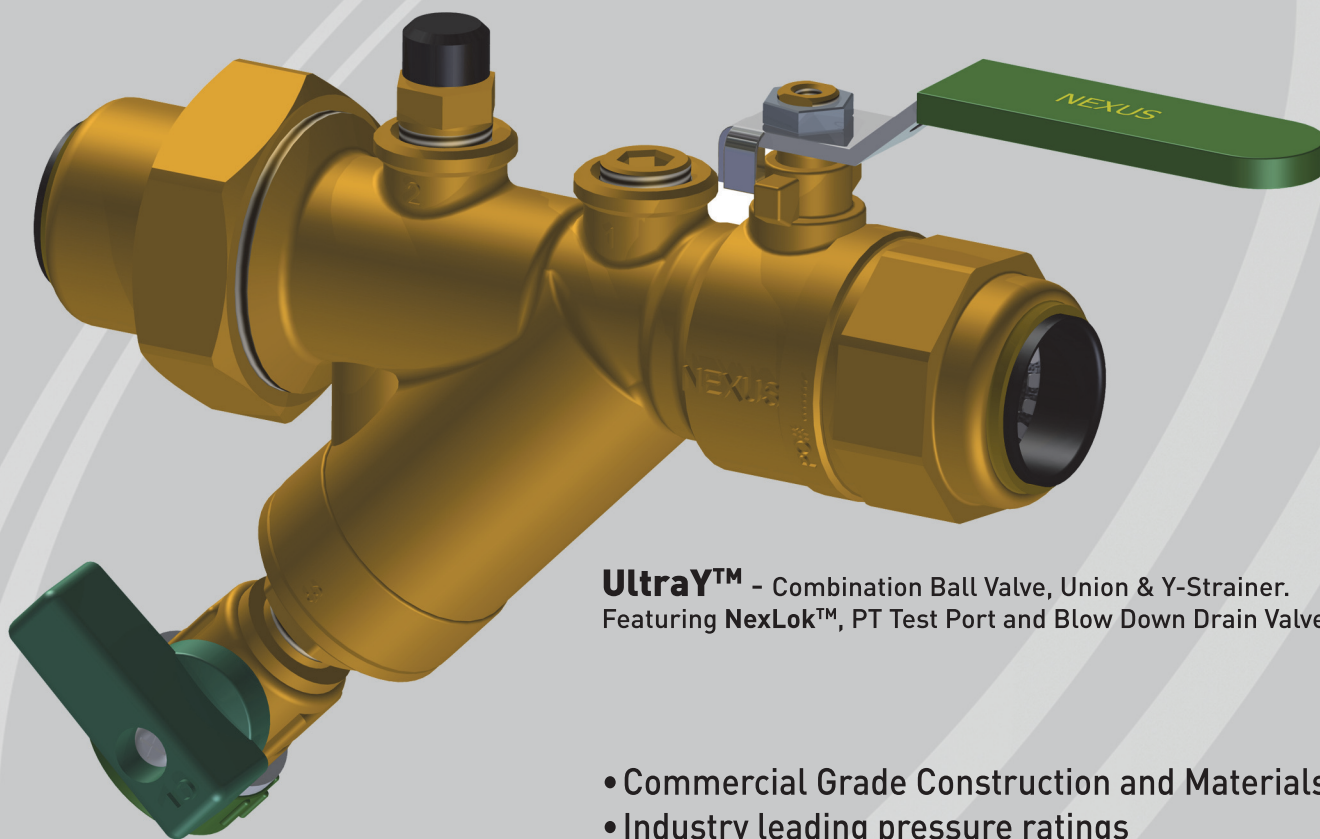

We've **PUSHED** it to the next level!

Nexus Valve is pleased to introduce the all new **NexLok™** connection system. The **NexLok™** system is an industrial strength, push-fit, connection system available on Nexus Valve products.

UltraY™ - Combination Ball Valve, Union & Y-Strainer.
Featuring NexLok™, PT Test Port and Blow Down Drain Valve.

- Commercial Grade Construction and Materials
- Industry leading pressure ratings
- Toolless Installation
- Compatible with Copper and PEX tubing